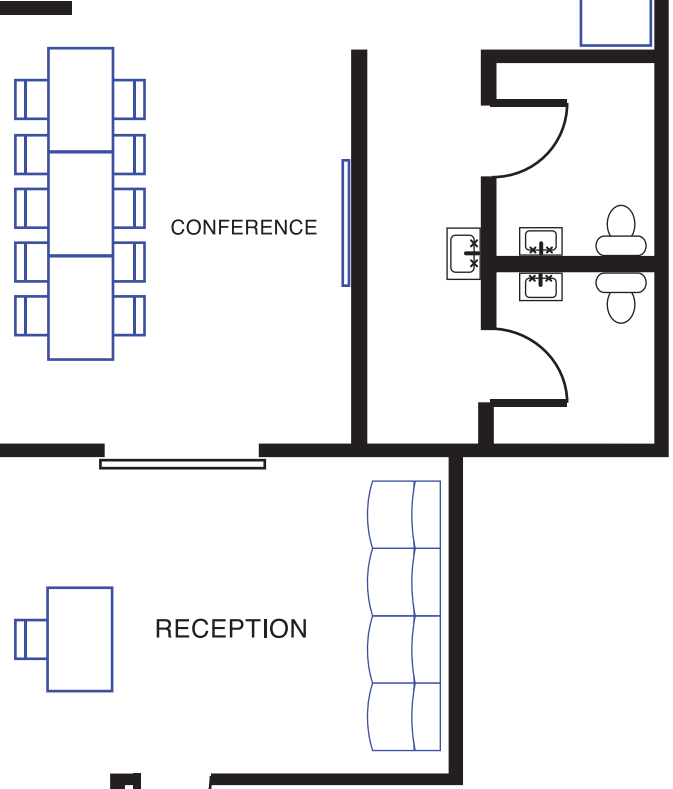

48'

46' - 6"

15' - 6"

10'W x 13'H
THREE-ROLL SEAMLESS

16'

15'

ROLL-UP
(GRADE-HIGH LOADING)

GATED LOT x10 DEDICATED SPOTS
(plus access to street parking)

HAIR & MAKEUP

KITCHENETTE

CONFERENCE

RECEPTION

45'

12'